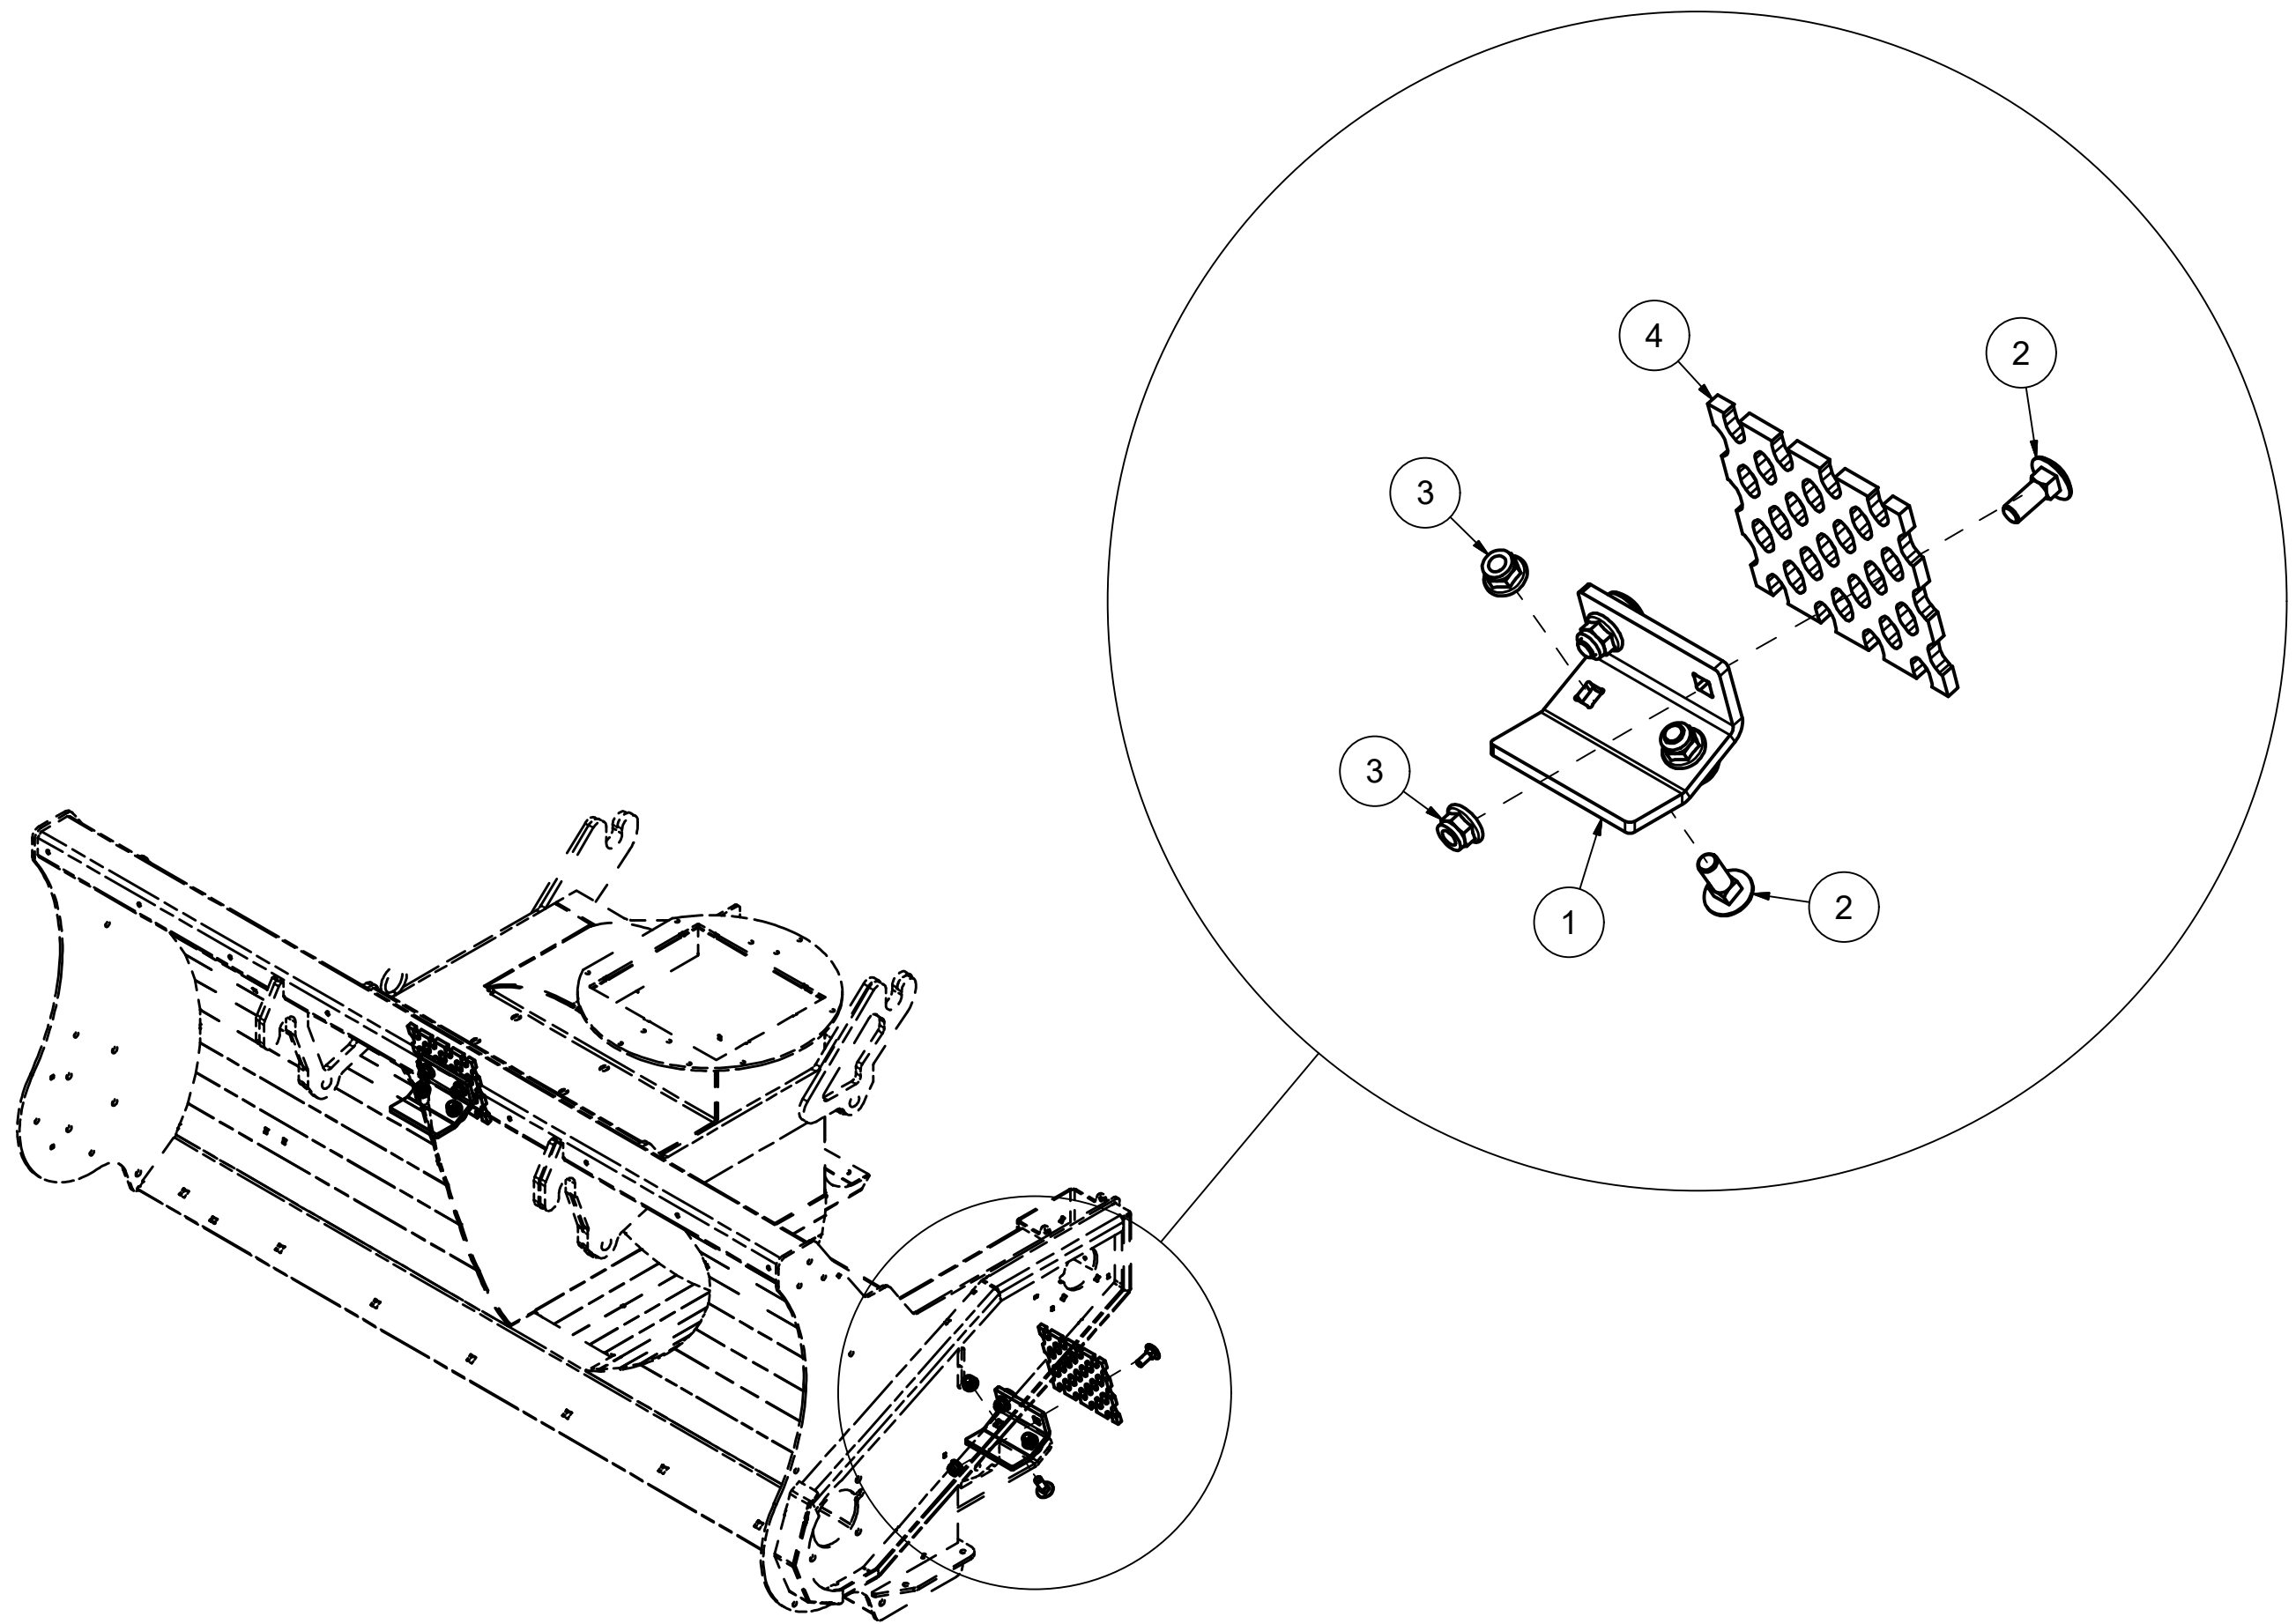

25318010 Ice scraper skid pad

Pos	Qty	Article no	Designation
1	2	12530074	Ice scraper bracket
2	8	2344491	Locking screw M16x45 EIZn 8.8 DIN 603
3	8	2489175	Locking nut with flange M16 EIZn DIN 6926
4	2	12530102	Ice scraper 11x200x203