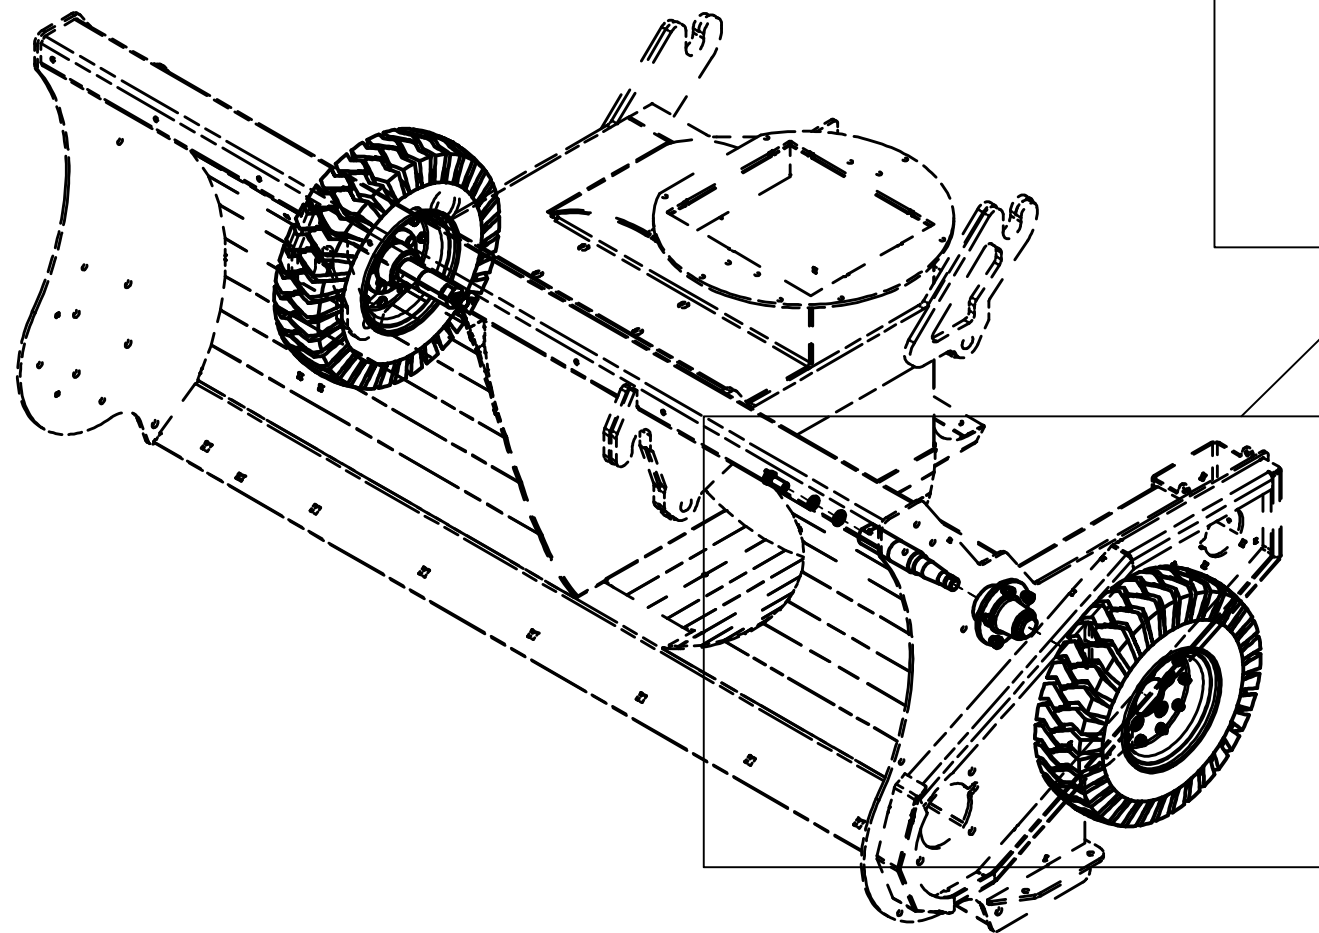

25318008 Wheel

Pos	Qty	Article no	Designation
1	2	1252133	Shaft pin for wheel
2	2	2941520	Wheel 6.00x9 10L Compl. w/rim
3	2	2531078	Washer M16 EIZn DIN 125
4	2	2534078	Spring washer M16 EIZn DIN 127
5	2	2422489	Hexagon screw M16x40 EIZn 8.8 DIN 933
6	2	2941621	Hub no. 21 without shaft pin