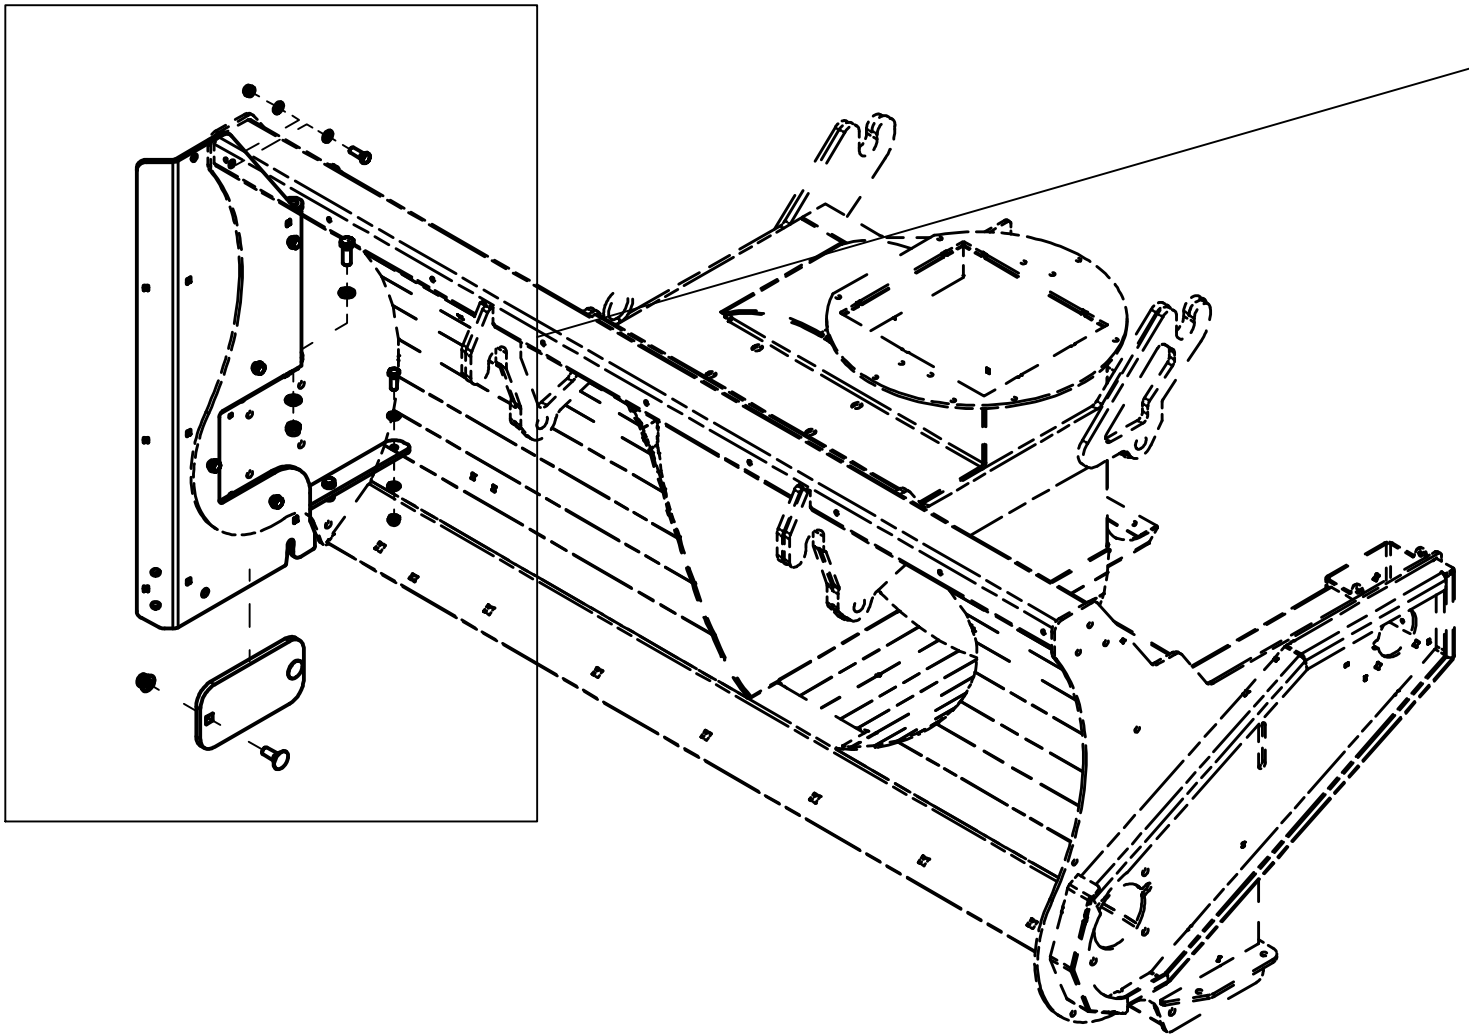

25318012 Right side wall

Pos	Qty	Article no	Designation
1	8	2483611	Locking nut M12 EIZn DIN 985
2	16	2531069	Washer M12 EIZn DIN 125
3	8	2422350	Hexagon screw M12x35 EIZn 8.8 DIN 933
4	1	12531005	Right side wall TF250
5	2	2531078	Washer M16 EIZn DIN 125
6	1	2483613	Locking nut M16 EIZn DIN 985
7	1	2422491	Hexagon screw M16x45 EIZn 8.8 DIN 933
8	1	1252096	Wear steel 12x152x190
9	2	2344491	Locking screw M16x45 EIZn 8.8 DIN 603
10	2	2489175	Locking nut with flange M16 EIZn DIN 6926