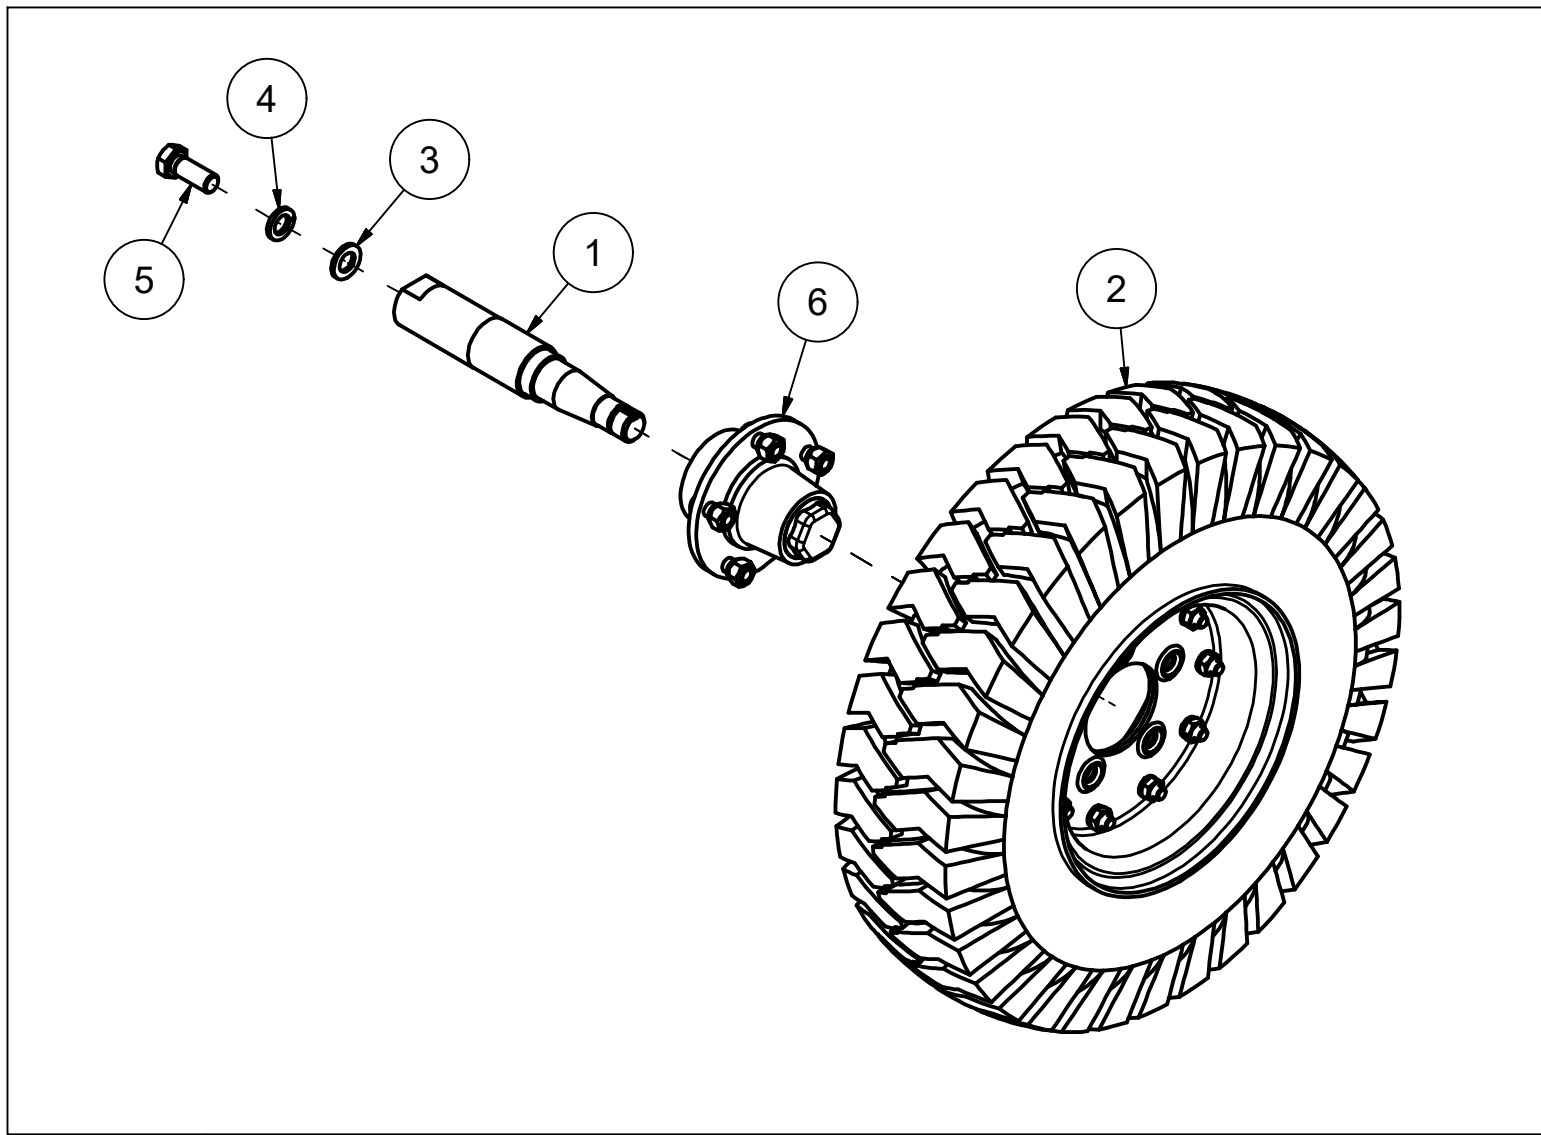

25318008 Wheel

Pos	Qty	Article no	Designation
1	2	1252133	Shaft pin for wheel
2	2	2941520	Wheel 6.00x9 10L Compl. w/rim
3	2	2531078	Washer M16 EIZn DIN 125
4	2	2534078	Spring washer M16 EIZn DIN 127
5	2	2422489	Hexagon screw M16x40 EIZn 8.8 DIN 933
6	2	2941621	Hub no. 21 without shaft pin